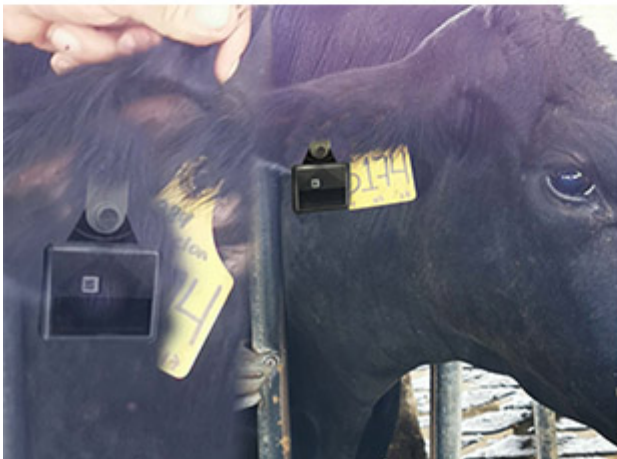

119.00 EUR

incl. 19% VAT, plus [shipping](#)

- LoRaWAN !

Support:  [Manual](#) |  [Development](#)

The LT-10 is a LoRaWAN solar ear tag GPS tracker designed for range animals use. The high performance solar cell can last for many years of regular use\*. The LT-10 design is compact and durable. It allows you to track and manage the animals over long distances with low cost.

#### Features:

- - Supported LoRa® frequencies: US 915 MHz / AS 923 MHz / EU 868 MHz
- - High performance solar cell
- - High sensitivity GNSS
- - Configurable by iOS and Android APP
- - Built-in 3-axis accelerometer for motion detection
- - 1 Red LED indicator
- - 1 Hall switch
- - Periodic report
- - Low battery alert
- - IPX7 water-resistant
- - Dimension: 60\*50\*14mm, 35g Weight